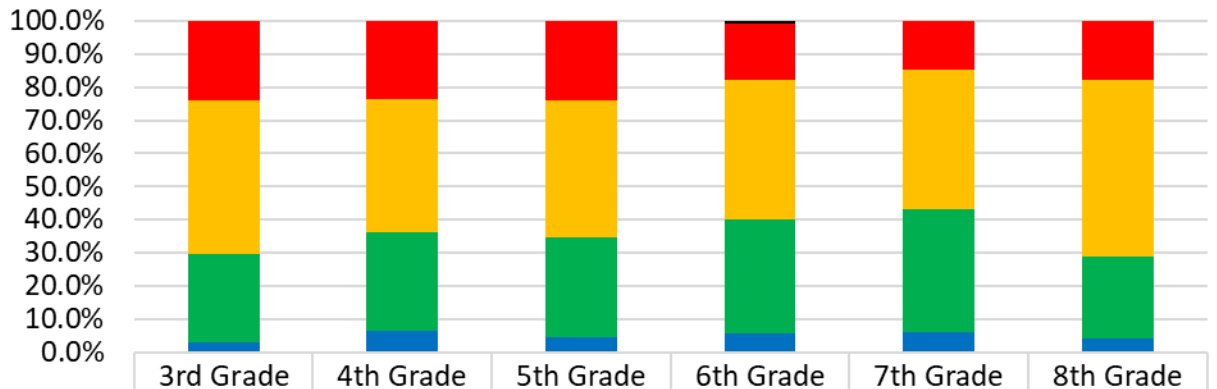

Forward Exam: ELA Results

	3rd Grade	4th Grade	5th Grade	6th Grade	7th Grade	8th Grade
■ Not Tested	0.0%	0.0%	0.0%	0.9%	0.0%	0.0%
■ Below Basic	23.9%	23.7%	24.1%	16.8%	14.7%	17.8%
■ Basic	46.4%	40.3%	41.4%	42.1%	42.2%	53.5%
■ Proficient	26.8%	29.5%	30.1%	34.6%	37.3%	24.8%
■ Advanced	2.9%	6.5%	4.5%	5.6%	5.9%	4.0%