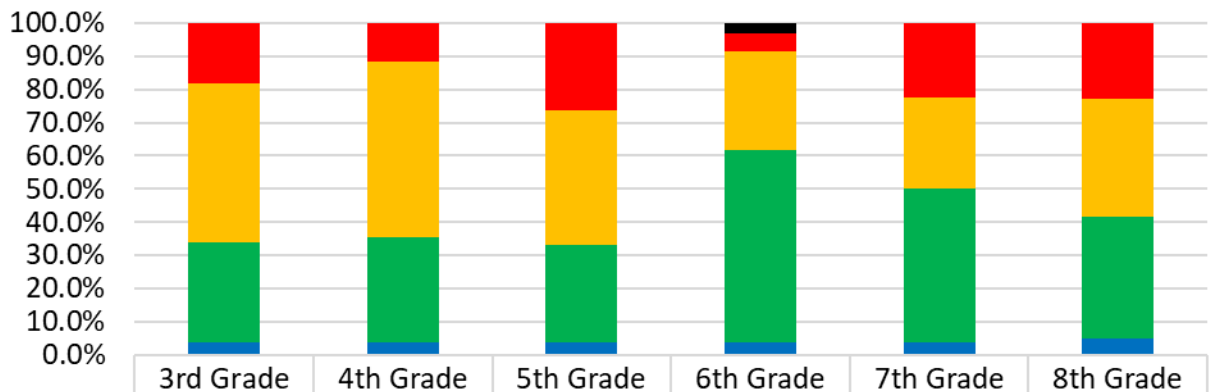

Forward Exam: Math Results

	3rd Grade	4th Grade	5th Grade	6th Grade	7th Grade	8th Grade
■ Not Tested	0.0%	0.0%	0.0%	2.8%	0.0%	0.0%
■ Below Basic	18.1%	11.5%	26.3%	5.6%	22.5%	22.8%
■ Basic	47.8%	53.2%	40.6%	29.9%	27.5%	35.6%
■ Proficient	30.4%	31.7%	29.3%	57.9%	46.1%	36.6%
■ Advanced	3.6%	3.6%	3.8%	3.7%	3.9%	5.0%