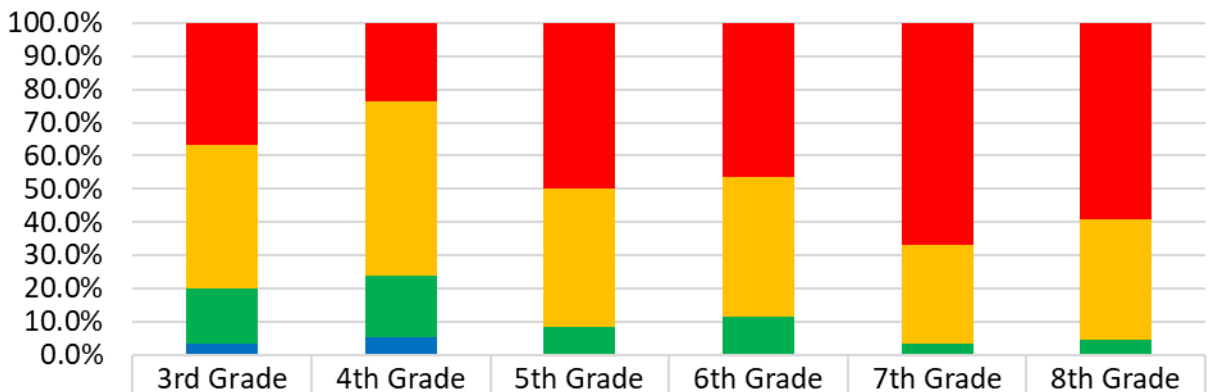

Forward Exam: Math Results

	3rd Grade	4th Grade	5th Grade	6th Grade	7th Grade	8th Grade
■ Not Tested	0.0%	0.0%	0.0%	0.0%	0.0%	0.0%
■ Below Basic	36.7%	23.7%	50.0%	46.2%	66.7%	59.1%
■ Basic	43.3%	52.6%	41.7%	42.3%	30.0%	36.4%
■ Proficient	16.7%	18.4%	8.3%	11.5%	3.3%	4.5%
■ Advanced	3.3%	5.3%	0.0%	0.0%	0.0%	0.0%