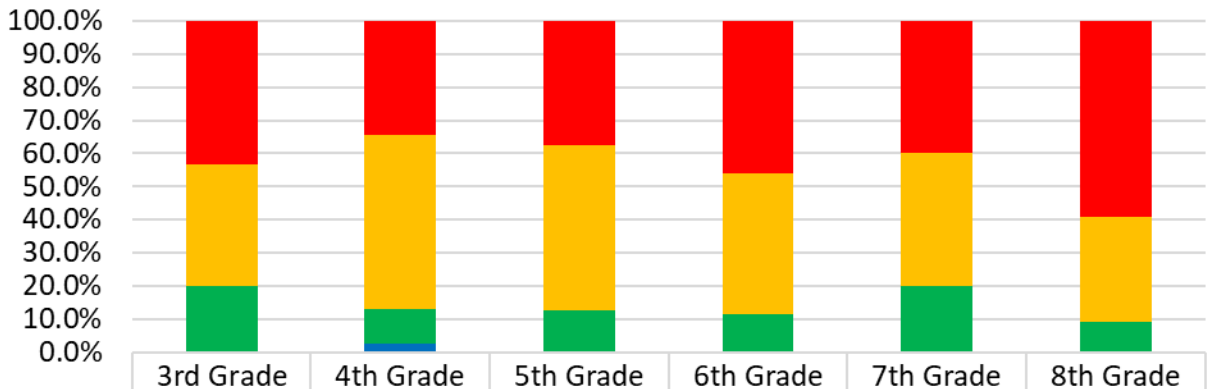

### Forward Exam: ELA Results

|               | 3rd Grade | 4th Grade | 5th Grade | 6th Grade | 7th Grade | 8th Grade |
|---------------|-----------|-----------|-----------|-----------|-----------|-----------|
| ■ Not Tested  | 0.0%      | 0.0%      | 0.0%      | 0.0%      | 0.0%      | 0.0%      |
| ■ Below Basic | 43.3%     | 34.2%     | 37.5%     | 46.2%     | 40.0%     | 59.1%     |
| ■ Basic       | 36.7%     | 52.6%     | 50.0%     | 42.3%     | 40.0%     | 31.8%     |
| ■ Proficient  | 20.0%     | 10.5%     | 12.5%     | 11.5%     | 20.0%     | 9.1%      |
| ■ Advanced    | 0.0%      | 2.6%      | 0.0%      | 0.0%      | 0.0%      | 0.0%      |