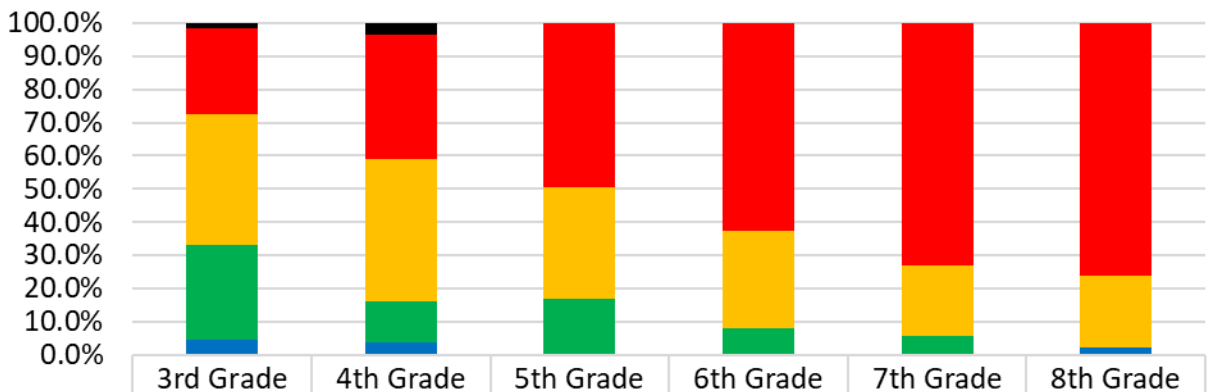

Forward Exam: Math Results

	3rd Grade	4th Grade	5th Grade	6th Grade	7th Grade	8th Grade
■ Not Tested	1.5%	3.6%	0.0%	0.0%	0.0%	0.0%
■ Below Basic	25.8%	37.5%	49.2%	62.7%	73.1%	76.0%
■ Basic	39.4%	42.9%	33.8%	29.4%	21.2%	22.0%
■ Proficient	28.8%	12.5%	16.9%	7.8%	5.8%	0.0%
■ Advanced	4.5%	3.6%	0.0%	0.0%	0.0%	2.0%