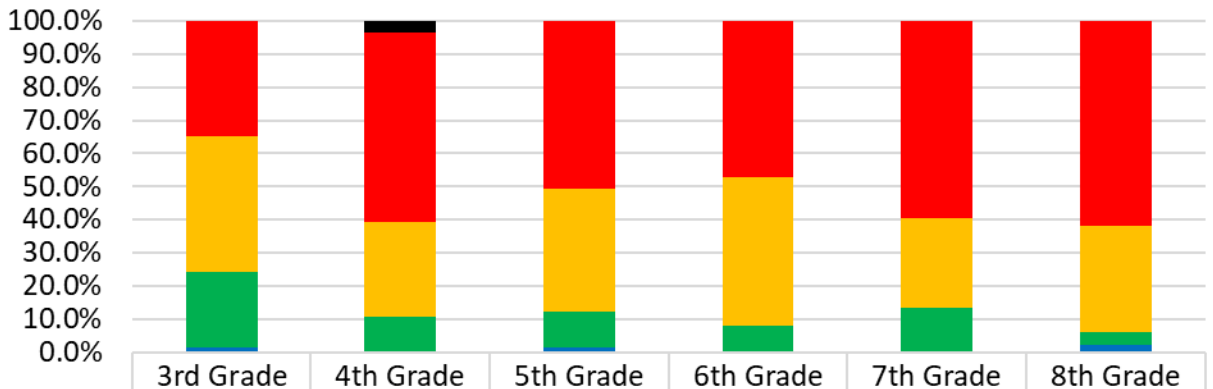

Forward Exam: ELA Results

	3rd Grade	4th Grade	5th Grade	6th Grade	7th Grade	8th Grade
■ Not Tested	0.0%	3.6%	0.0%	0.0%	0.0%	0.0%
■ Below Basic	34.8%	57.1%	50.8%	47.1%	59.6%	62.0%
■ Basic	40.9%	28.6%	36.9%	45.1%	26.9%	32.0%
■ Proficient	22.7%	10.7%	10.8%	7.8%	13.5%	4.0%
■ Advanced	1.5%	0.0%	1.5%	0.0%	0.0%	2.0%