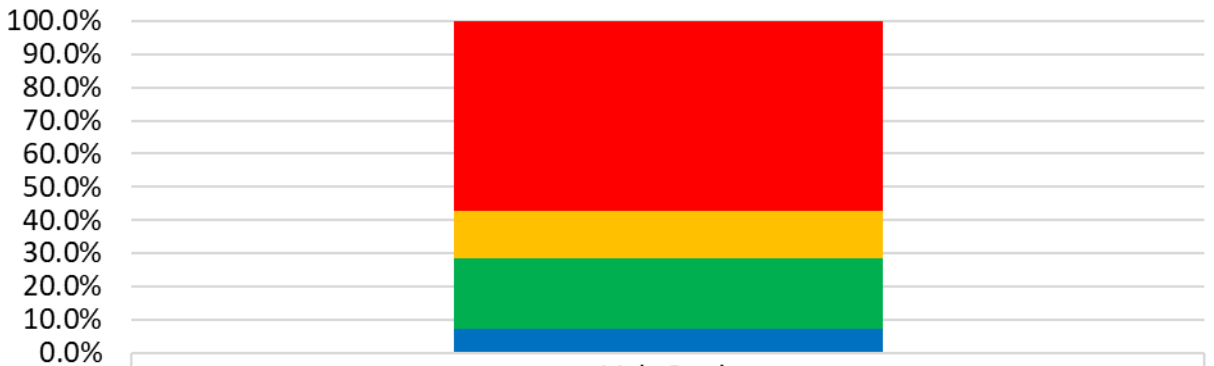

11th Grade ACT Results: ELA

11th Grade	
■ Not Tested	0.0%
■ Below Basic	28.6%
■ Basic	21.4%
■ Proficient	42.9%
■ Advanced	7.1%

11th Grade ACT Results: Math

11th Grade	
■ Not Tested	0.0%
■ Below Basic	57.1%
■ Basic	14.3%
■ Proficient	21.4%
■ Advanced	7.1%