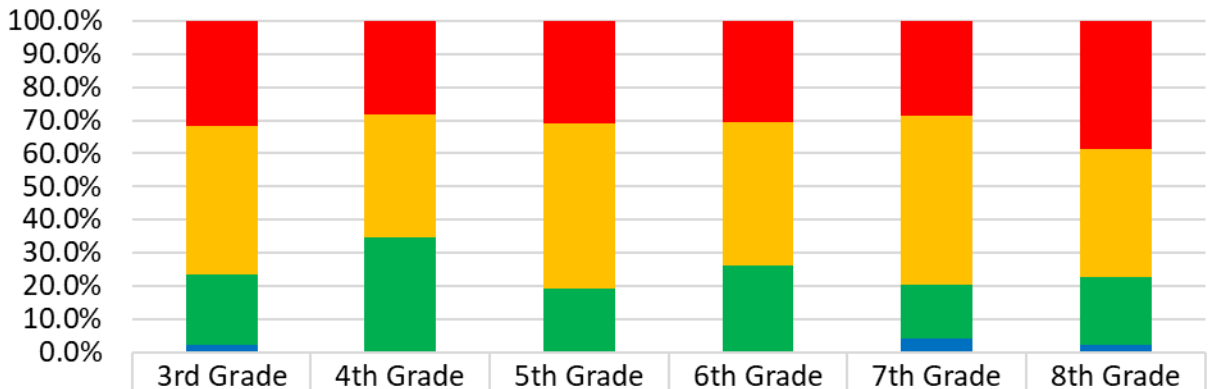

Forward Exam: ELA Results

	3rd Grade	4th Grade	5th Grade	6th Grade	7th Grade	8th Grade
■ Not Tested	0.0%	0.0%	0.0%	0.0%	0.0%	0.0%
■ Below Basic	31.9%	28.3%	31.0%	30.4%	28.6%	38.6%
■ Basic	44.7%	37.0%	50.0%	43.5%	51.0%	38.6%
■ Proficient	21.3%	34.8%	19.0%	26.1%	16.3%	20.5%
■ Advanced	2.1%	0.0%	0.0%	0.0%	4.1%	2.3%