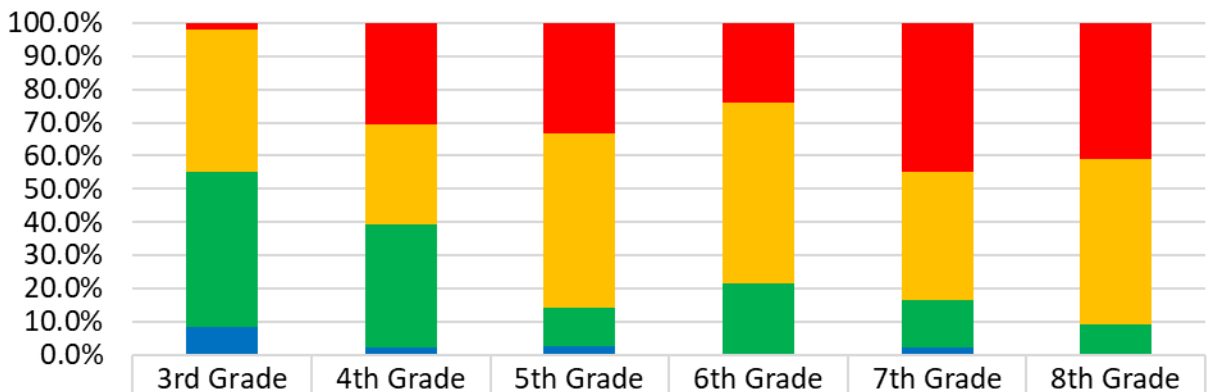

Forward Exam: Math Results

	3rd Grade	4th Grade	5th Grade	6th Grade	7th Grade	8th Grade
■ Not Tested	0.0%	0.0%	0.0%	0.0%	0.0%	0.0%
■ Below Basic	2.1%	30.4%	33.3%	23.9%	44.9%	40.9%
■ Basic	42.6%	30.4%	52.4%	54.3%	38.8%	50.0%
■ Proficient	46.8%	37.0%	11.9%	21.7%	14.3%	9.1%
■ Advanced	8.5%	2.2%	2.4%	0.0%	2.0%	0.0%