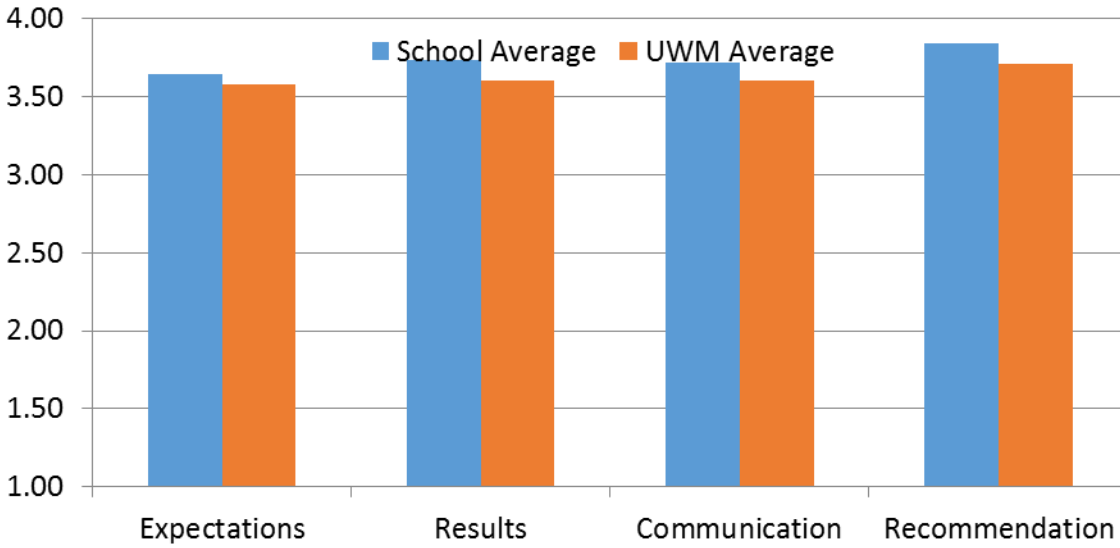

**Stellar Collegiate
2017-18 Parent Survey Results**
1-Strongly Disagree 2-Disagree 3-Agree 4-Strongly Agree

**Stellar Collegiate
2017-18 Staff Survey Results**
1-Strongly Disagree 2-Disagree 3-Agree 4-Strongly Agree