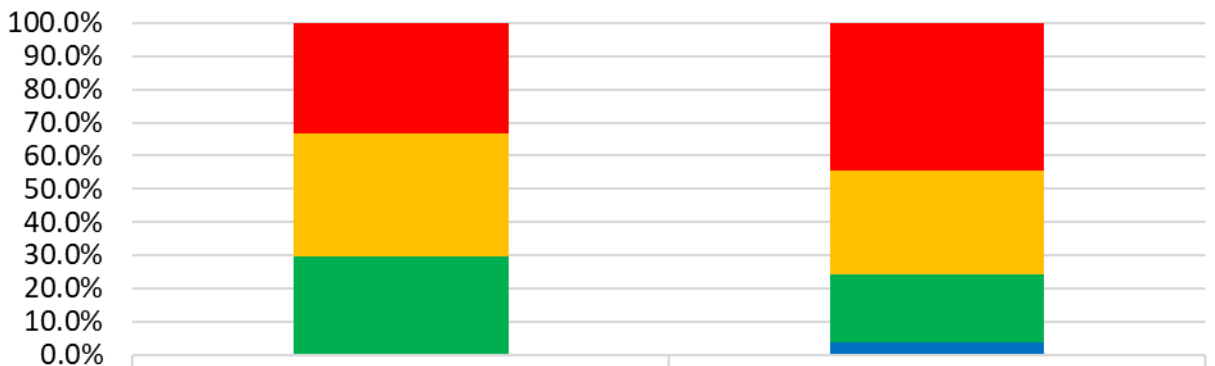

Forward Exam: ELA Results

	6th Grade	7th Grade
■ Not Tested	1.9%	0.0%
■ Below Basic	24.1%	29.6%
■ Basic	42.6%	40.7%
■ Proficient	25.9%	27.8%
■ Advanced	5.6%	1.9%

Forward Exam: Math Results

	6th Grade	7th Grade
■ Not Tested	0.0%	0.0%
■ Below Basic	33.3%	44.4%
■ Basic	37.0%	31.5%
■ Proficient	29.6%	20.4%
■ Advanced	0.0%	3.7%