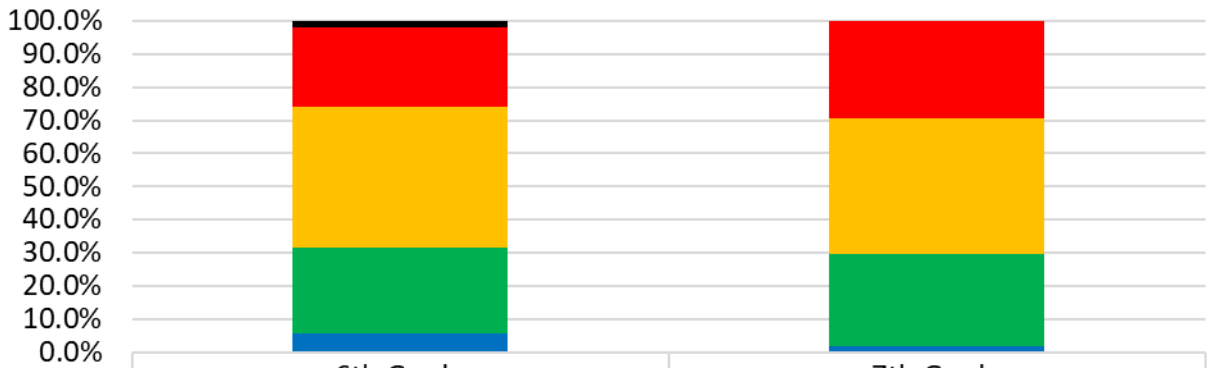

Forward Exam: ELA Results

	6th Grade	7th Grade
■ Not Tested	1.9%	0.0%
■ Below Basic	24.1%	29.6%
■ Basic	42.6%	40.7%
■ Proficient	25.9%	27.8%
■ Advanced	5.6%	1.9%

Forward Exam: Math Results

	6th Grade	7th Grade
■ Not Tested	0.0%	0.0%
■ Below Basic	33.3%	44.4%
■ Basic	37.0%	31.5%
■ Proficient	29.6%	20.4%
■ Advanced	0.0%	3.7%