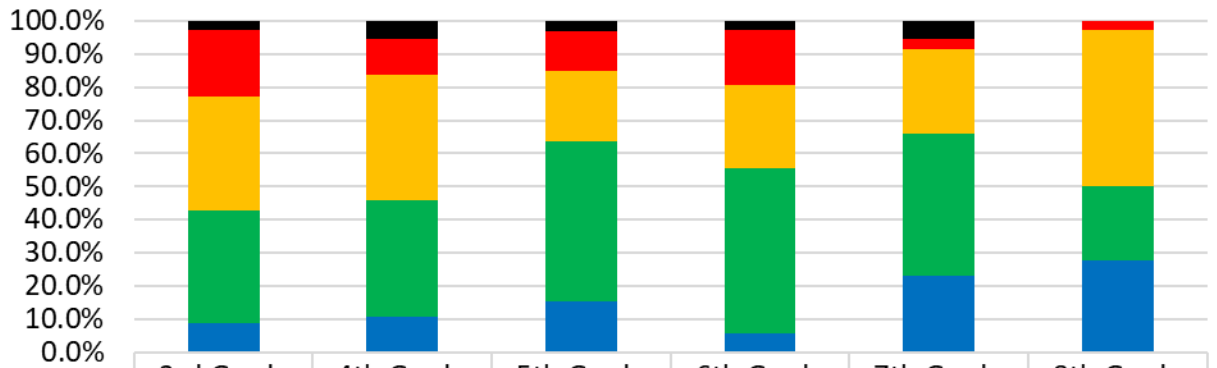

Forward Exam: ELA Results

	3rd Grade	4th Grade	5th Grade	6th Grade	7th Grade	8th Grade
■ Not Tested	2.9%	5.4%	3.0%	2.8%	5.7%	0.0%
■ Below Basic	20.0%	10.8%	12.1%	16.7%	2.9%	2.8%
■ Basic	34.3%	37.8%	21.2%	25.0%	25.7%	47.2%
■ Proficient	34.3%	35.1%	48.5%	50.0%	42.9%	22.2%
■ Advanced	8.6%	10.8%	15.2%	5.6%	22.9%	27.8%