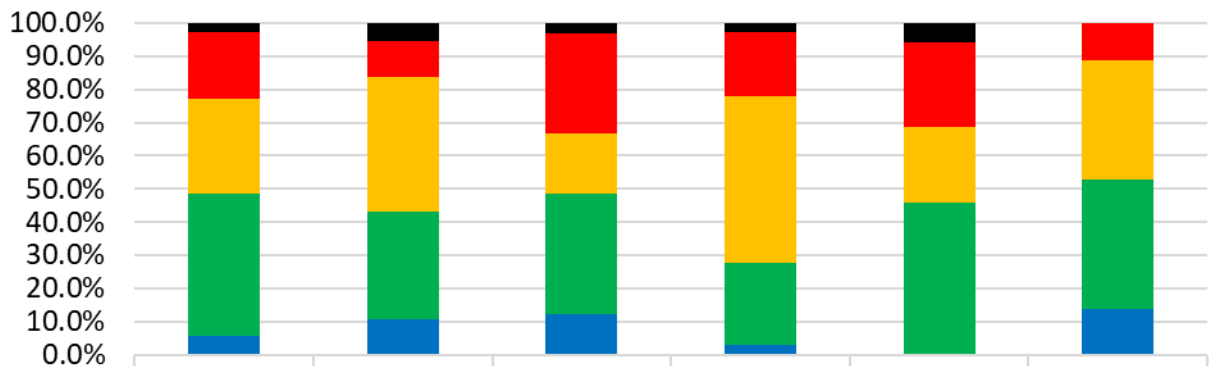

Forward Exam: Math Results

	3rd Grade	4th Grade	5th Grade	6th Grade	7th Grade	8th Grade
■ Not Tested	2.9%	5.4%	3.0%	2.8%	5.7%	0.0%
■ Below Basic	20.0%	10.8%	30.3%	19.4%	25.7%	11.1%
■ Basic	28.6%	40.5%	18.2%	50.0%	22.9%	36.1%
■ Proficient	42.9%	32.4%	36.4%	25.0%	45.7%	38.9%
■ Advanced	5.7%	10.8%	12.1%	2.8%	0.0%	13.9%