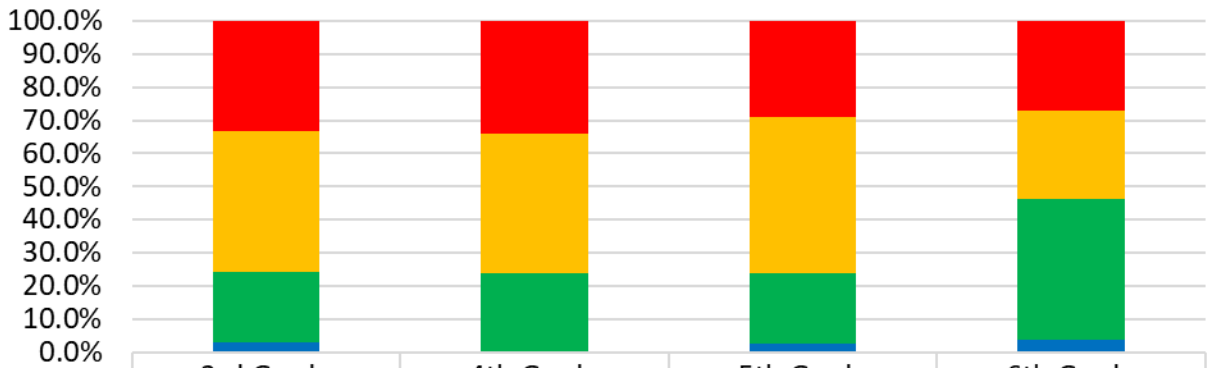

### Forward Exam: ELA Results

	3rd Grade	4th Grade	5th Grade	6th Grade
■ Not Tested	0.0%	0.0%	0.0%	0.0%
■ Below Basic	33.3%	34.2%	28.9%	26.9%
■ Basic	42.4%	42.1%	47.4%	26.9%
■ Proficient	21.2%	23.7%	21.1%	42.3%
■ Advanced	3.0%	0.0%	2.6%	3.8%