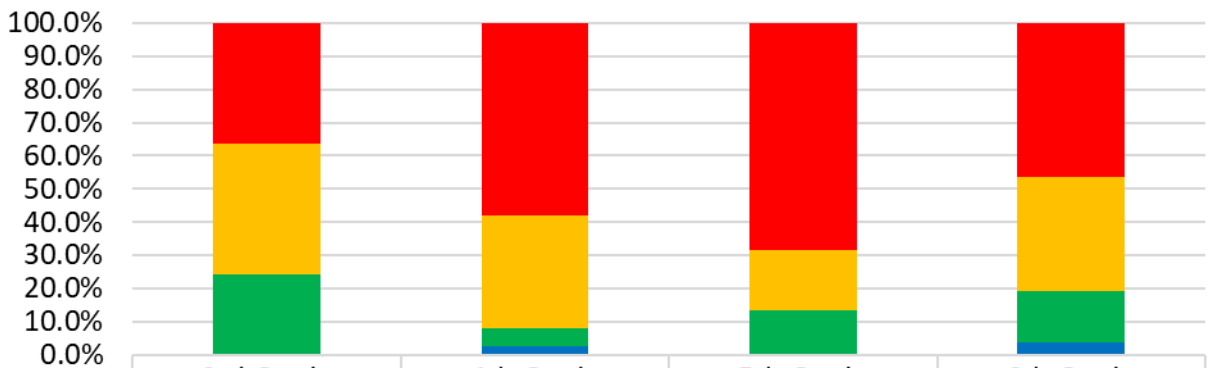

Forward Exam: Math Results

	3rd Grade	4th Grade	5th Grade	6th Grade
■ Not Tested	0.0%	0.0%	0.0%	0.0%
■ Below Basic	36.4%	57.9%	68.4%	46.2%
■ Basic	39.4%	34.2%	18.4%	34.6%
■ Proficient	24.2%	5.3%	13.2%	15.4%
■ Advanced	0.0%	2.6%	0.0%	3.8%